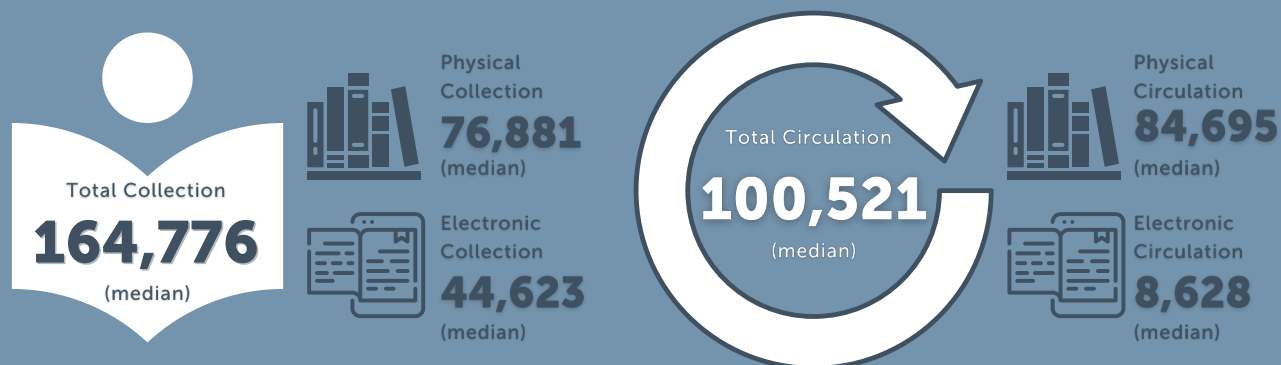

# LEGAL BASIS: CITY/COUNTY OR COUNTY/PARISH

There are 1,003 city/county or county/parish U.S. public libraries (10.9% of all U.S. public libraries), serving populations ranging from 19 to 3.4 M. The FY 2018 IMLS Public Libraries Survey data were used to calculate the totals reported here.

## COLLECTION & CIRCULATION