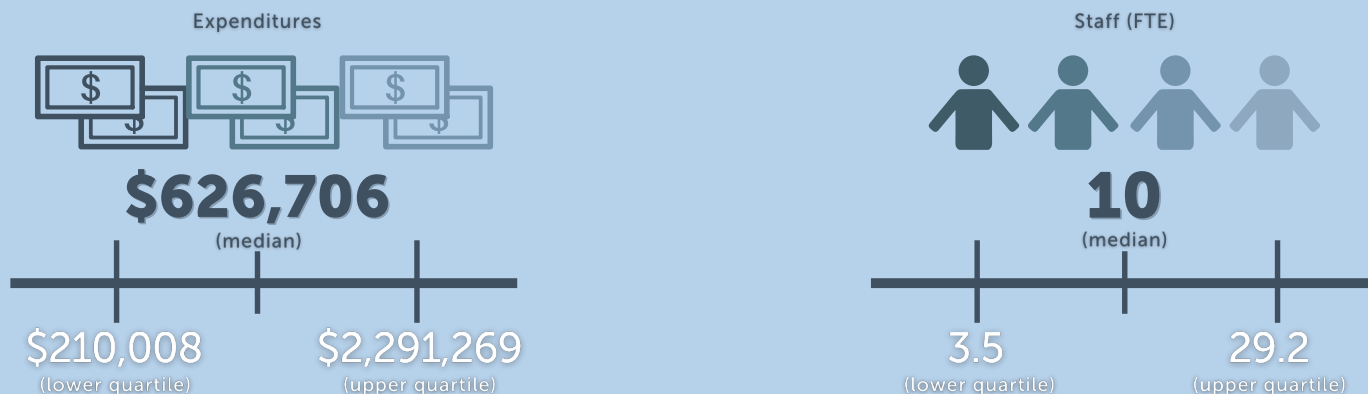

LEGAL BASIS: CITY/COUNTY OR COUNTY/PARISH

There are 1,003 city/county or county/parish U.S. public libraries (10.9% of all U.S. public libraries), serving populations ranging from 19 to 3.4 M. The FY 2018 IMLS Public Libraries Survey data were used to calculate the totals reported here.

EXPENDITURES & STAFF