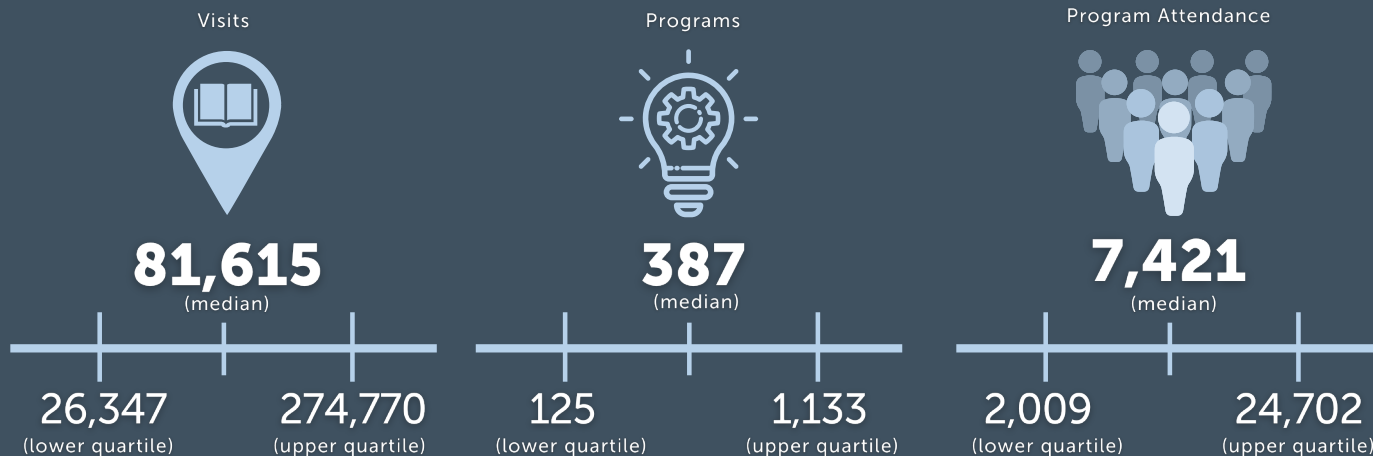

VISITS & PROGRAMS