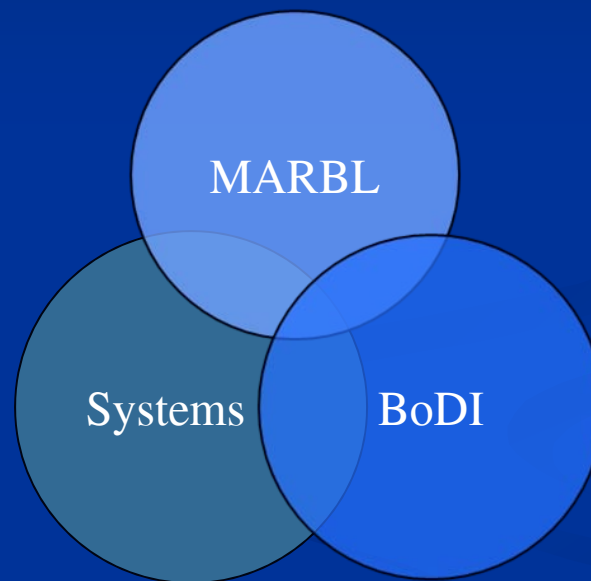

EMORY
LIBRARIES

Salman Rushdie papers: Born digital component

- Macintosh Performa 5400/180
- Macintosh PowerBook 5300c
- Macintosh PowerBook G3
QT9250B5G03
- Macintosh PowerBook G3
QT9386CEEY8
- SmartDisk FWFL60 FireLite 60GB
2.5" FireWire Portable Hard Drive

Institutional Organization

- MARBL
- Born Digital Initiatives
- Digital Systems

An Overview

An Overview

Instead . . .

- Taking a human perspective on the work
- Hybrid team for a hybrid archive
- Collaboration and professional exchange